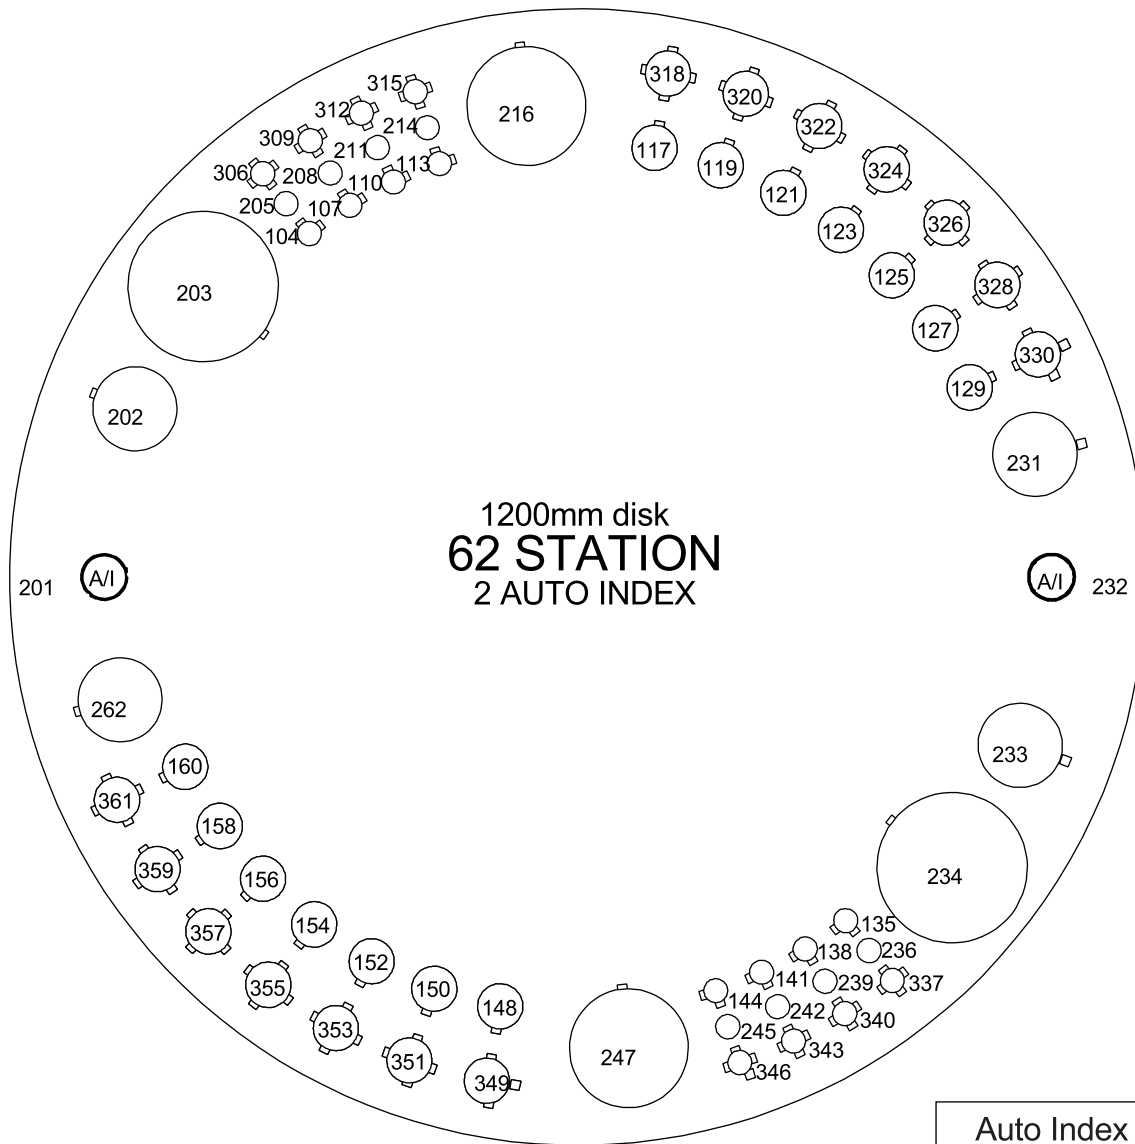

Vipros 558, Vipros 568

	Maximum Size	Number of Stations (Keyed)	
A	½" (12.7mm)	24 (16)	
B	1¼" (31.7mm)	28 (28)	
C	2" (50.8mm)	4 (4)	
D	3½" (88.9mm)	2 (2)	
E	4½" (114.3mm)	2 (2)	
Auto Index	B	1¼" (31.7mm)	2 (2)