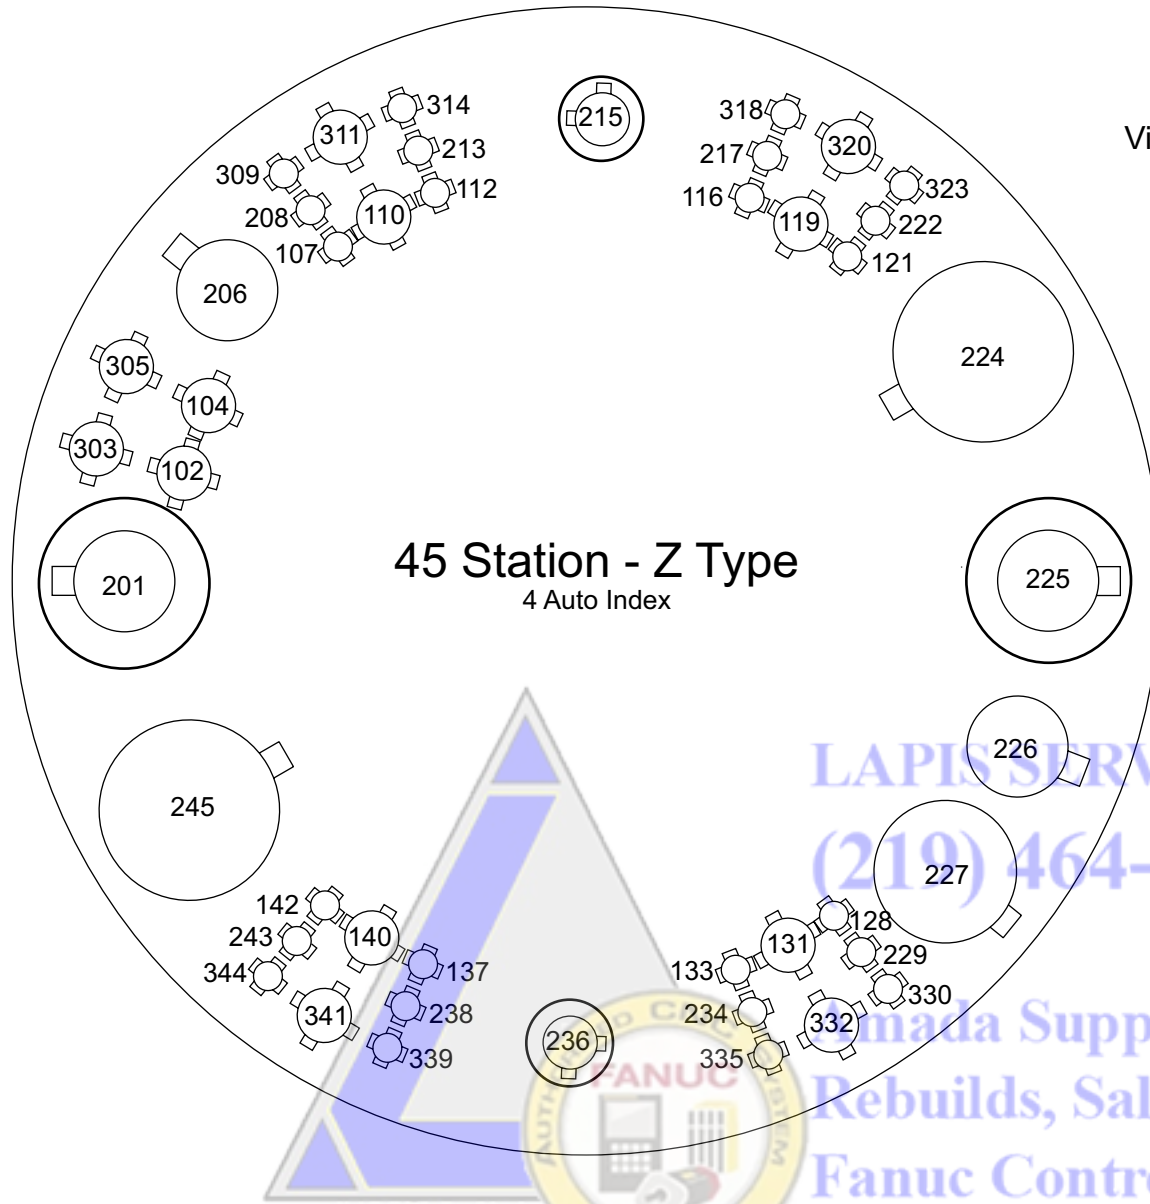

This Turret Configuration Used On
 Vipros III 3510Z NT, Vipros III 3610Z NT

45 Station - Z Type
 4 Auto Index

	Maximum Size Round		Number Of Stations (Keyed)
A	½"	12.7mm	24 (24)
B	1¼"	31.7mm	12 (12)
C	2"	50.8mm	2 (2)
D	3½"	88.9mm	1 (1)
E	4½"	114.3mm	2 (2)
Auto Index	B	1¼"	2 (2)
	C	2"	2 (2)

LAPIS SERVICES
 (219) 464-9131

Canada Support,
 Rebuilds, Sales And
 Fanuc Control Upgrades.